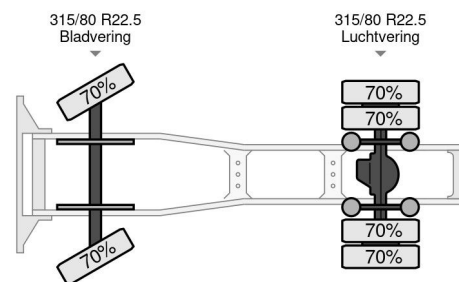

Mercedes-Benz SOLD - LS Actros - 4x2 - SOLD SOLD

GENERAL CHARACTERISTICS

Id	ME980582
Make	Mercedes-Benz
Model	Actros 1843
Type	SOLD - LS Actros - 4x2 - SOLD SOLD
Year	2003
Construction	Standard tractor
Emissionclass	1

TECHNICAL FEATURES

First registration date	11-07-2003
Fuel	Diesel
Transmission	Semi-automatic
Axle configuration	4x2
Axle count	2
Power kw	315
Power hp	428

Mercedes-Benz Actros 1843 SOLD - LS Actros - 4x2 - SOLD ...

Referentienummer: ME980582

DIMENSIONS AND WEIGHTS

Loading volume	
Wheelbase	360 cm

ACCESSORIES

- Air horn
- Air suspension
- Sleeper cab
- Visor