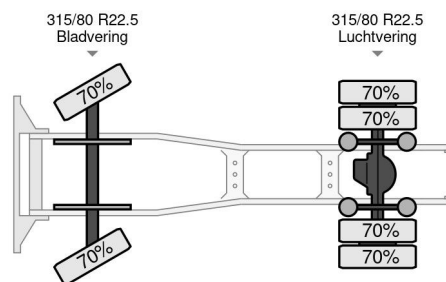

Mercedes-Benz SOLD - LS Actros - 4x2 - SOLD SOLD

GENERAL CHARACTERISTICS

Id	ME980582
Make	Mercedes-Benz
Model	Actros 1843
Type	SOLD - LS Actros - 4x2 - SOLD SOLD
Year	2003
Construction	Standard tractor
Emissionclass	1

TECHNICAL FEATURES

First registration date	11-07-2003
Fuel	Diesel
Transmission	Semi-automatic
Axle configuration	4x2
Axle count	2
Power kw	315
Power hp	428

Mercedes-Benz Actros 1843 SOLD - LS Actros - 4x2 - SOLD ...

Referentienummer: ME980582

DIMENSIONS AND WEIGHTS

Loading volume	
Wheelbase	360 cm

ACCESSORIES

- Air horn
- Air suspension
- Sleeper cab
- Visor