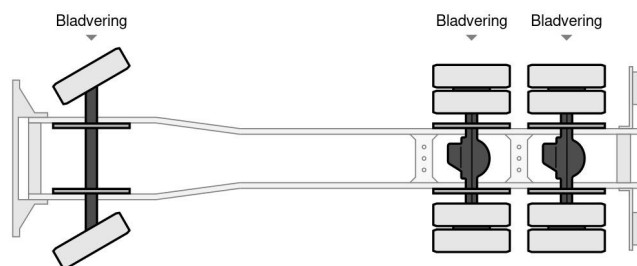

Mercedes-Benz Actros 3343 6x4 - Telligent with 3 pedals

GENERAL CHARACTERISTICS

Id	ME980584
Make	Mercedes-Benz
Type	Actros 3343 6x4 - Telligent with 3 pedals
Year	2000
Construction	Tipper

TECHNICAL FEATURES

First registration date	11-04-2000
Fuel	Diesel
Transmission	Semi-automatic
Axle configuration	6x4
Axle count	3

Mercedes-Benz Actros 3343 6x4 - Telligent with 3 pedals

Referentienummer: ME980584

DIMENSIONS AND WEIGHTS

Loading volume

ACCESSORIES

- Leaf spring suspension
- Rotating beacon
- Semi automatic with 3 pedals
- Visor