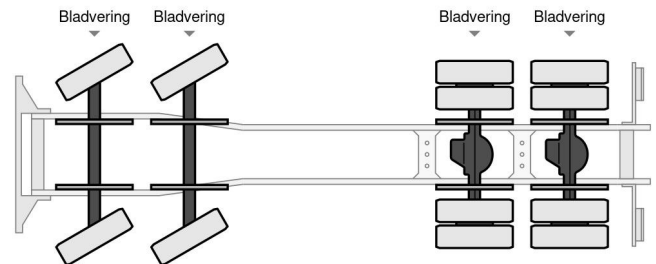

DIMENSIONS AND WEIGHTS

Loading volume	
Wheelbase	545 cm
Length	810 cm
Width	250 cm
Height	310 cm