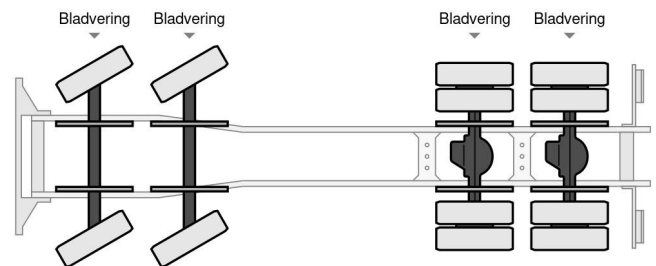

Mercedes-Benz SK - 3635 K - 8x4

GENERAL CHARACTERISTICS

Id	ME980293
Make	Mercedes-Benz
Type	SK - 3635 K - 8x4
Year	1989
Construction	Tipper

TECHNICAL FEATURES

First registration date	17-08-1989
License plate	VF-95-YS
Fuel	Diesel
Transmission	Manual
Axle configuration	8x4
Axle count	4

Mercedes-Benz SK - 3635 K - 8x4

Referentienummer: ME980293

DIMENSIONS AND WEIGHTS

Loading volume	
Wheelbase	545 cm
Length	810 cm
Width	250 cm
Height	310 cm