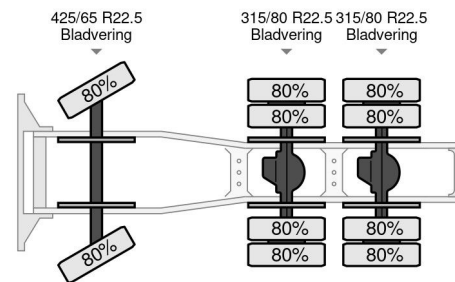

Mercedes-Benz 6x4

GENERAL CHARACTERISTICS

Id	ME980264
Make	Mercedes-Benz
Model	SK 2644 - V8
Type	6x4
Year	1989
Construction	Standard tractor

TECHNICAL FEATURES

License plate	VD-94-PN
Fuel	Diesel
Transmission	Semi-automatic
Axle configuration	6x4
Axle count	3
Power kw	320
Power hp	435

Mercedes-Benz SK 2644 - V8 6x4

Referentienummer: ME980264

DIMENSIONS AND WEIGHTS

Loading volume	
Weight	10.300 kg
Wheelbase	455 cm
Length	650 cm
Width	250 cm

ACCESSORIES

- Leaf spring suspension
- Sleeper cab