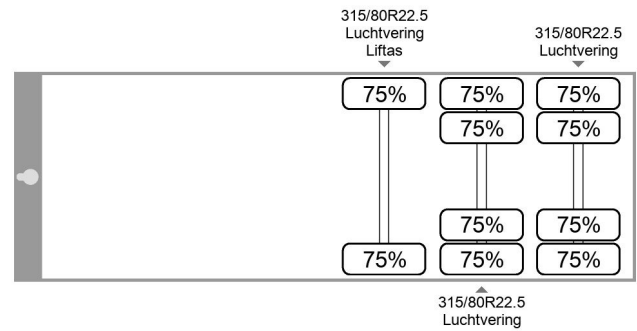

Minerva 2000DG - 3 axles

GENERAL CHARACTERISTICS

Id	OP980346
Make	Minerva
Type	2000DG - 3 axles
Construction	Tipper

TECHNICAL FEATURES

Axle count	3
------------	---

Minerva 2000DG - 3 axles

DIMENSIONS AND WEIGHTS

Loading volume	
Weight	7.400 kg
Length	814 cm
Width	255 cm
Height	320 cm