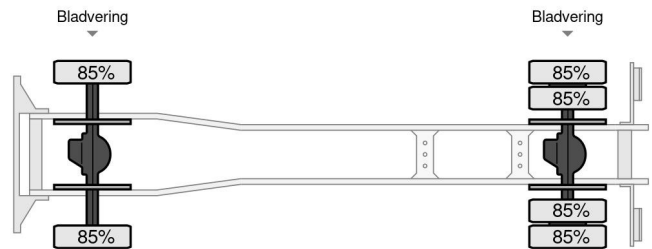

11.136 11.136 - 4x4 CARGO - more pieces in stock

GENERAL CHARACTERISTICS

Id	MA980271
Make	11.136
Type	11.136 - 4x4 CARGO - more pieces in stock
Mileage	66.000 km
Construction	Box body
Emissionclass	1

TECHNICAL FEATURES

Fuel	Diesel
Transmission	Manual
Axle configuration	4x4
Axle count	2
Power kw	100
Power hp	136

11.136 - 4x4 CARGO - more pieces in stock

Referentienummer: MA980271

DIMENSIONS AND WEIGHTS

Loading volume