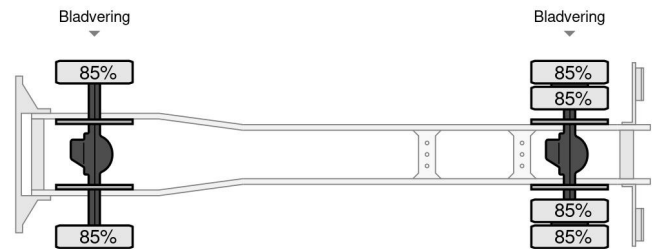

### GENERAL CHARACTERISTICS

|               |   |
|---------------|---|
| Id            | MA980271                                  |
| Make          | MAN                                       |
| Type          | 11.136 - 4x4 CARGO - more pieces in stock |
| Mileage       | 66.000 km                                 |
| Construction  | Open body                                 |
| Emissionclass | 1   |

### DIMENSIONS AND WEIGHTS

Loading volume