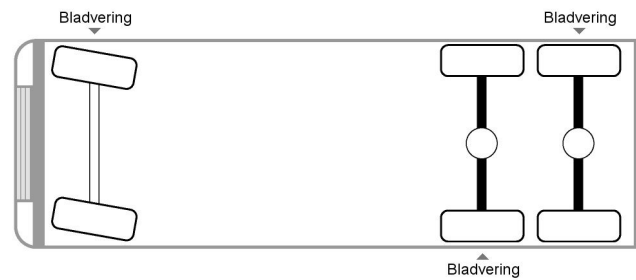

### GENERAL CHARACTERISTICS

Id	SC980020
Make	Scania
Model	R142-V8
Type	142 - V8 - 6X4
Year	1987
Construction	Standard tractor

### TECHNICAL FEATURES

First registration date	08-04-1987
License plate	BV-87-YL
Fuel	Diesel
Axle configuration	6x4
Axle count	3
Cylinder count	8
Power kw	290
Power hp	394

Scania R142-V8 142 - V8 - 6X4