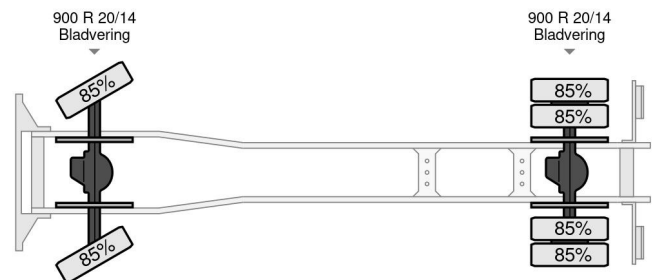

## 11.136 11.136 - 4x4 - CARGO - more pieces in stock

### GENERAL CHARACTERISTICS

Id	MA980275
Make	11.136
Type	11.136 - 4x4 - CARGO - more pieces in stock
Year	1980
Mileage	44.000 km
Construction	Box body

### TECHNICAL FEATURES

Fuel	Diesel
Transmission	Manual
Axle configuration	4x4
Axle count	2
Power kw	100
Power hp	136

11.136 - 4x4 - CARGO - more pieces in stock

Referentienummer: MA980275

### DIMENSIONS AND WEIGHTS

Loading volume