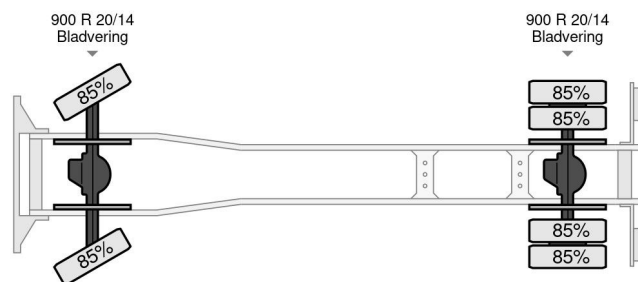

MAN 11.136 - 4x4 - CARGO - more pieces in stock

GENERAL CHARACTERISTICS

Id	MA980275
Make	MAN
Type	11.136 - 4x4 - CARGO - more pieces in stock
Year	1980
Mileage	44.000 km
Construction	Open body

TECHNICAL FEATURES

Fuel	Diesel
Transmission	Manual
Axle configuration	4x4
Axle count	2
Power kw	100
Power hp	136

MAN 11.136 - 4x4 - CARGO - more pieces in stock

Referentienummer: MA980275

DIMENSIONS AND WEIGHTS

Loading volume