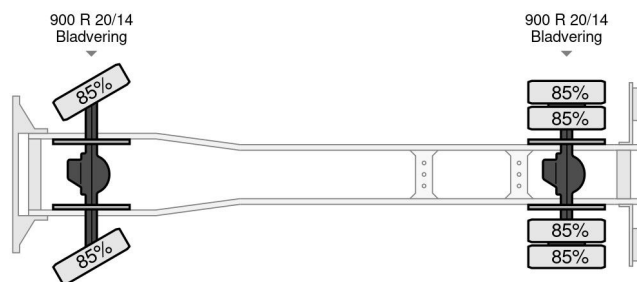

MAN 11.136 - 4x4 - CARGO SOLD VENDU

GENERAL CHARACTERISTICS

Id	MA980275
Make	MAN
Type	11.136 - 4x4 - CARGO SOLD VENDU
Year	1980
Mileage	44.000 km
Construction	Dropside

TECHNICAL FEATURES

Fuel	Diesel
Transmission	Manual
Axle configuration	4x4
Axle count	2
Power kw	100
Power hp	136

MAN 11.136 - 4x4 - CARGO SOLD VENDU

Referentienummer: MA980275

DIMENSIONS AND WEIGHTS

Loading volume