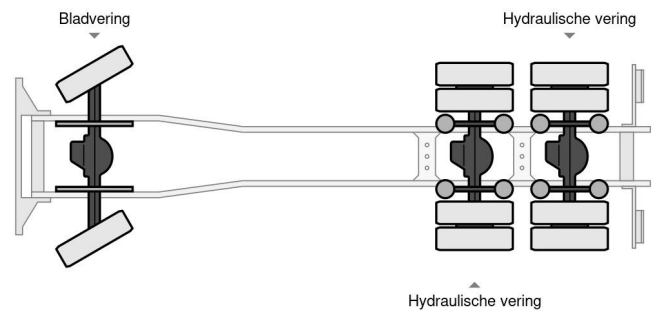

Ginaf - 6x6 + Crane HMF1153K1

GENERAL CHARACTERISTICS

Id	GI980187
Make	Ginaf
Model	M 3335 S
Type	- 6x6 + Crane HMF1153K1
Year	1998
Construction	Tipper

TECHNICAL FEATURES

First registration date	10-11-1998
License plate	BG-VG-08
Fuel	Diesel
Transmission	Manual
Axle configuration	6x6
Axle count	3

Ginaf M 3335 S - 6x6 + Crane HMF1153K1

Referentienummer: GI980187

DIMENSIONS AND WEIGHTS

Loading volume	
Wheelbase	520 cm

ACCESSORIES

- 3 Way tipper
- Boardmatic
- Coupling
- Rotating beacon
- Visor