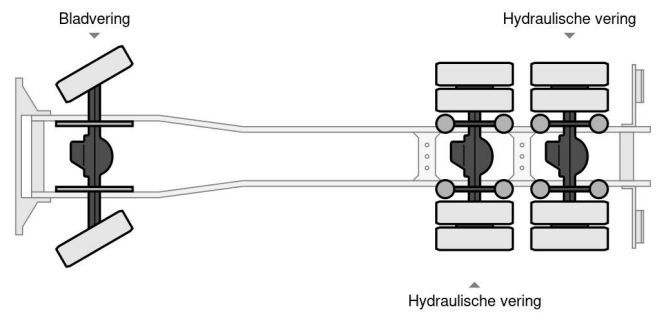

Ginaf - 6x6 + Crane HMF1153K1

GENERAL CHARACTERISTICS

Id	GI980187
Make	Ginaf
Model	M 3335 S
Type	- 6x6 + Crane HMF1153K1
Year	1998
Construction	Tipper

TECHNICAL FEATURES

First registration date	10-11-1998
License plate	BG-VG-08
Fuel	Diesel
Transmission	Manual
Axle configuration	6x6
Axle count	3

Ginaf M 3335 S - 6x6 + Crane HMF1153K1

Referentienummer: GI980187

DIMENSIONS AND WEIGHTS

Loading volume	
Wheelbase	520 cm

ACCESSORIES

- 3 Way tipper
- Boardmatic
- Coupling
- Rotating beacon
- Visor