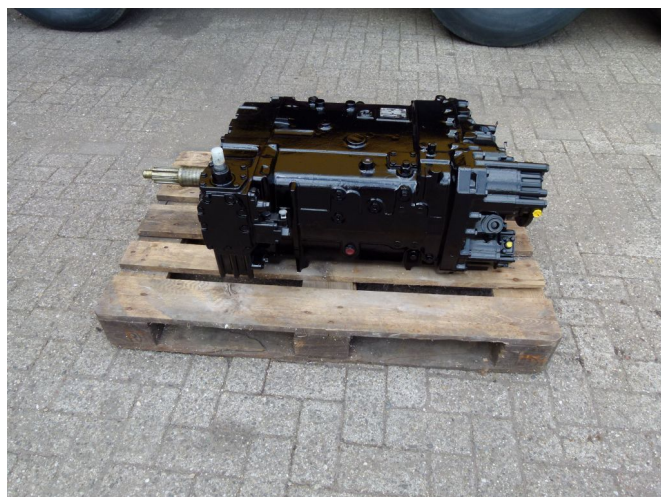

## ZF 16S220 Nieuw / New - 25 pcs.

### GENERAL CHARACTERISTICS

---

Id	ZF-16S220
Make	ZF
Type	16S220 Nieuw / New - 25 pcs.
Construction	Gearbox

### DIMENSIONS AND WEIGHTS

---

Loading volume