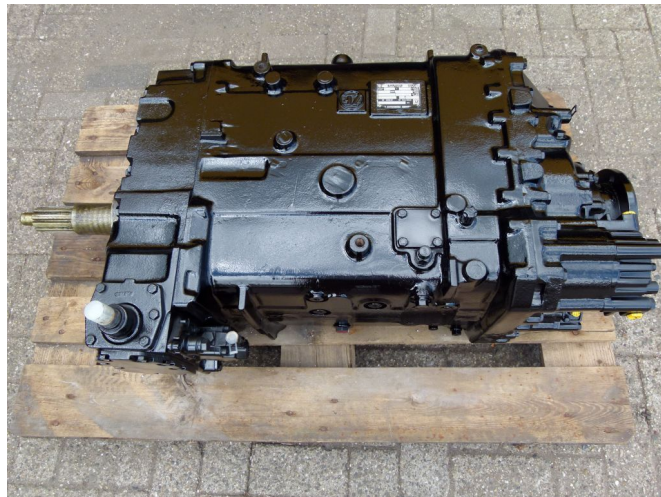

## ZF 16S220 Nieuw / New - 25 pcs.

### GENERAL CHARACTERISTICS

---

Id	ZF-16S220
Make	ZF
Type	16S220 Nieuw / New - 25 pcs.
Construction	Gearbox

### DIMENSIONS AND WEIGHTS

---

Loading volume