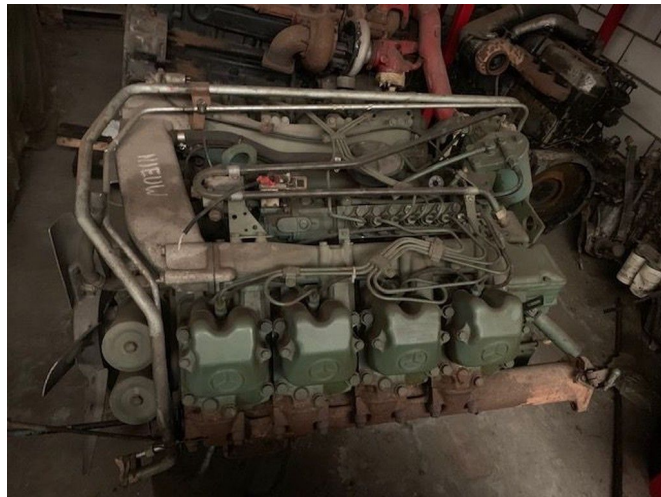

Mercedes-Benz OM 442 - 290 HP

GENERAL CHARACTERISTICS

Id	OM442 NEW
Make	Mercedes-Benz
Type	OM 442 - 290 HP
Construction	Engine

DIMENSIONS AND WEIGHTS

Loading volume