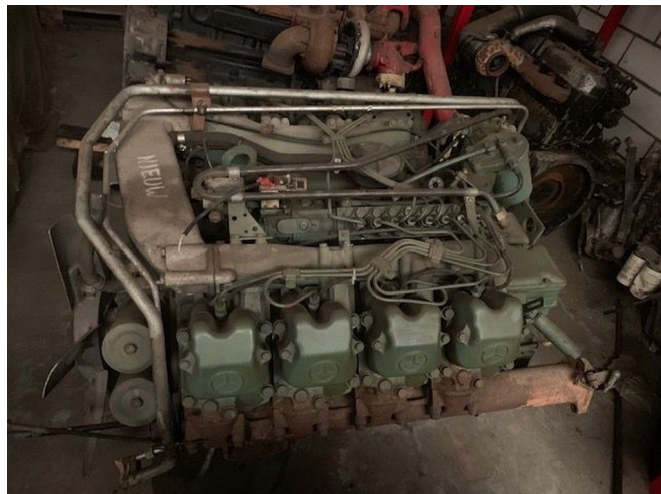

Mercedes-Benz OM 442 - 290 HP

GENERAL CHARACTERISTICS

Id	OM442 NEW
Make	Mercedes-Benz
Type	OM 442 - 290 HP
Construction	Engine

DIMENSIONS AND WEIGHTS

Loading volume