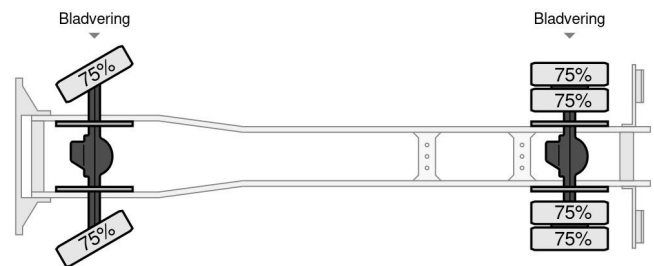

## DIMENSIONS AND WEIGHTS

Loading volume	
Weight	12.520 kg
Wheelbase	450 cm
Length	763 cm
Width	250 cm