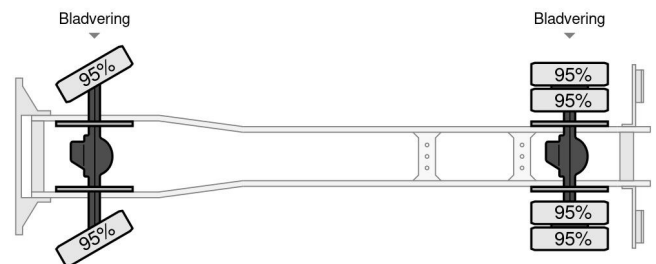

11.136 11.136 - 4x4 CARGO - more pieces in stock

GENERAL CHARACTERISTICS

Id	MA980261
Make	11.136
Type	11.136 - 4x4 CARGO - more pieces in stock
Construction	Box body

TECHNICAL FEATURES

Fuel	Diesel
Transmission	Manual
Axle configuration	4x4
Axle count	2
Power kw	100
Power hp	136

11.136 - 4x4 CARGO - more pieces in stock

Referentienummer: MA980261

DIMENSIONS AND WEIGHTS

Loading volume