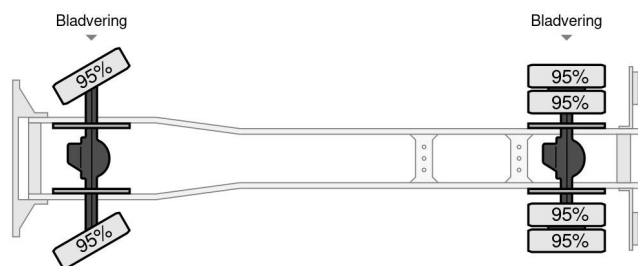

MAN 11.136 - 4x4 CARGO - more pieces in stock

GENERAL CHARACTERISTICS

Id	MA980261
Make	MAN
Type	11.136 - 4x4 CARGO - more pieces in stock
Construction	Open body

TECHNICAL FEATURES

Fuel	Diesel
Transmission	Manual
Axle configuration	4x4
Axle count	2
Power kw	100
Power hp	136

MAN 11.136 - 4x4 CARGO - more pieces in stock

Referentienummer: MA980261

DIMENSIONS AND WEIGHTS

Loading volume