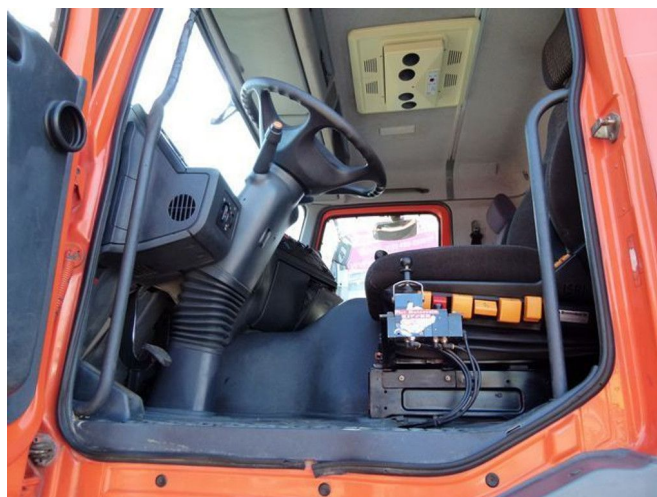

Mercedes-Benz Actros - 6x6 - 3 zijdig/3-way Tipper - Bordmatic

GENERAL CHARACTERISTICS

| | |
|--------------|--|
| Id | ME980618 |
| Make | Mercedes-Benz |
| Model | Actros |
| Type | Actros - 6x6 - 3 zijdig/3-way Tipper - Bordmatic |
| Year | 2001 |
| Mileage | 280.000 km |
| Construction | Tipper |

TECHNICAL FEATURES

| | |
|--------------------|----------------|
| Fuel | Diesel |
| Transmission | Semi-automatic |
| Axle configuration | 6x6 |
| Axle count | 3 |
| Power kw | 243 |
| Power hp | 331 |

DIMENSIONS AND WEIGHTS

| | |
|----------------|--------|
| Loading volume | |
| Wheelbase | 495 cm |