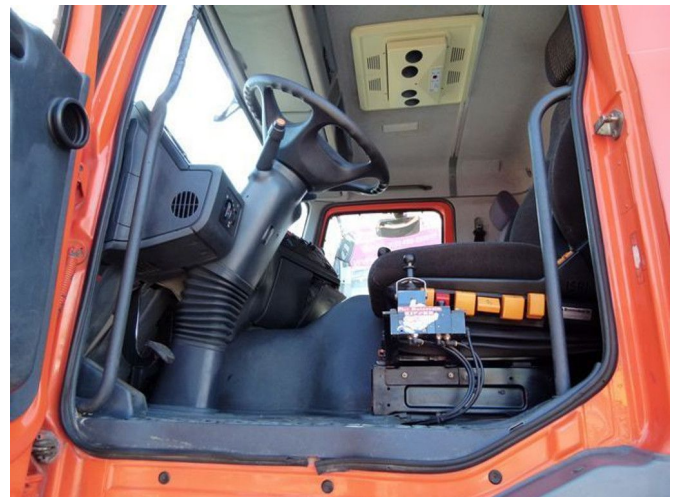

Mercedes-Benz Actros - 6x6 - 3 zijdig/3-way Tipper - Bordmatic

GENERAL CHARACTERISTICS

Id	ME980618
Make	Mercedes-Benz
Model	Actros
Type	Actros - 6x6 - 3 zijdig/3-way Tipper - Bordmatic
Year	2001
Mileage	280.000 km
Construction	Tipper

TECHNICAL FEATURES

Fuel	Diesel
Transmission	Semi-automatic
Axle configuration	6x6
Axle count	3
Power kw	243
Power hp	331

DIMENSIONS AND WEIGHTS

Loading volume	
Wheelbase	495 cm