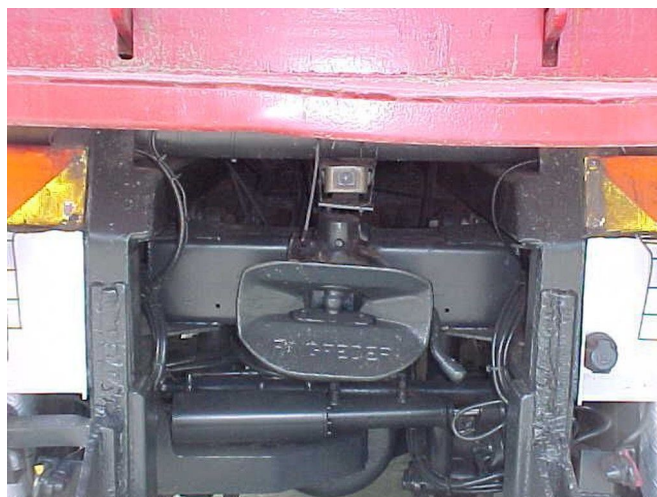

Terberg FM1350-WDG

GENERAL CHARACTERISTICS

Id	TE980068
Make	Terberg
Type	FM1350-WDG
Year	2001
Construction	Tipper
Emissionclass	1

TECHNICAL FEATURES

First registration date	02-01-2001
License plate	BJ-TL-79
Fuel	Diesel
Transmission	Manual
Axle configuration	6x6
Axle count	3

DIMENSIONS AND WEIGHTS

Loading volume	
Wheelbase	540 cm