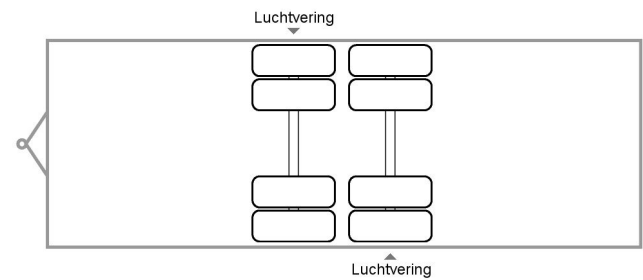

Netam-Fruehauf A2-218 / 20"

GENERAL CHARACTERISTICS

Id	AW980061 Wipkar
Make	Netam-Fruehauf
Type	A2-218 / 20"
Year	1991
Construction	BDF System

TECHNICAL FEATURES

First registration date	21-05-1991
License plate	WG-08-LY
Axle count	2

Netam-Fruehauf A2-218 / 20"

DIMENSIONS AND WEIGHTS

Loading volume	
Weight	3.220 kg
Gross weight	18.000 kg
Wheelbase	131 cm
Load capacity	14.780 kg
Length	760 cm
Width	247 cm