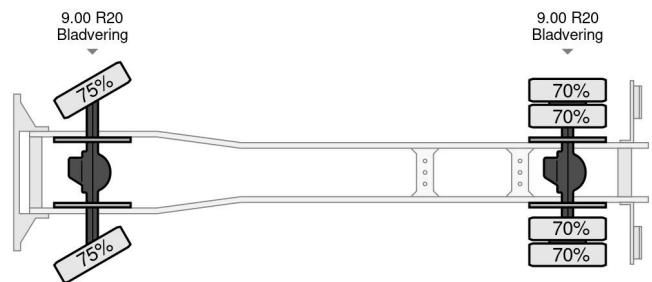

11.136 Fuel tanker - 4x4

GENERAL CHARACTERISTICS

Id	MA980361
Make	11.136
Model	11.136
Type	Fuel tanker - 4x4
Year	1976
Construction	Box body

TECHNICAL FEATURES

Fuel	Diesel
Transmission	Manual
Axle configuration	4x4
Axle count	2
Power kw	100
Power hp	136

11.136 Fuel tanker - 4x4

Referentienummer: MA980361

DIMENSIONS AND WEIGHTS

Loading volume