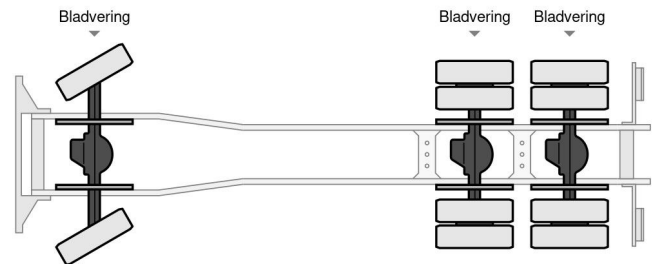

MAN 27.332 DFA / 6x6 + Crane TIRRE Euro120 SOLD VERKOCHT

GENERAL CHARACTERISTICS

Id	MA980085
Make	MAN
Type	27.332 DFA / 6x6 + Crane TIRRE Euro120 SOLD VERKOCHT
Year	1989
Construction	Tipper

TECHNICAL FEATURES

First registration date	25-10-1989
License plate	VG-95-JG
Fuel	Diesel
Transmission	Manual
Axle configuration	6x6
Axle count	3

MAN 27.332 DFA / 6x6 + Crane TIRRE Euro120 SOLD VER...

Referentienummer: MA980085

DIMENSIONS AND WEIGHTS

Loading volume	
Wheelbase	490 cm