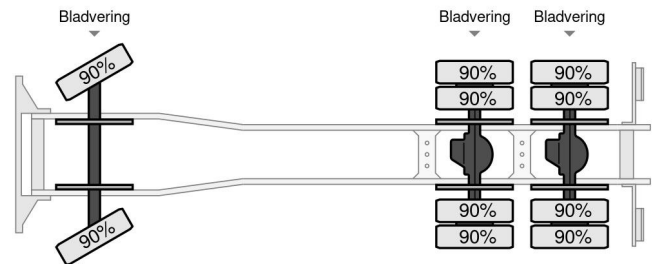

DIMENSIONS AND WEIGHTS

Loading volume	
Wheelbase	564 cm
Length	950 cm
Width	252 cm
Height	360 cm