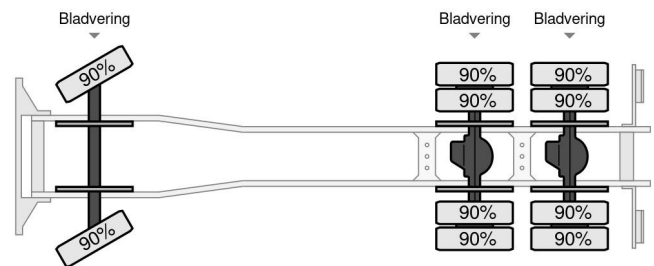

### GENERAL CHARACTERISTICS

Id	VO980045--980086-980090-980091-980093-980094
Make	Volvo
Model	N 10
Type	6x4 6 PCS AVAILABLE !!!
Year	1990
Construction	Hook arm system

### TECHNICAL FEATURES

First registration date	25-10-1990
Fuel	Diesel
Transmission	Manual
Axle configuration	6x4
Axle count	3

Volvo N 10 6x4 6 PCS AVAILABLE !!!

Referentienummer: VO980045--980086-980090-980091-980093-980094

### DIMENSIONS AND WEIGHTS

Loading volume	
Wheelbase	564 cm
Length	950 cm
Width	252 cm
Height	360 cm