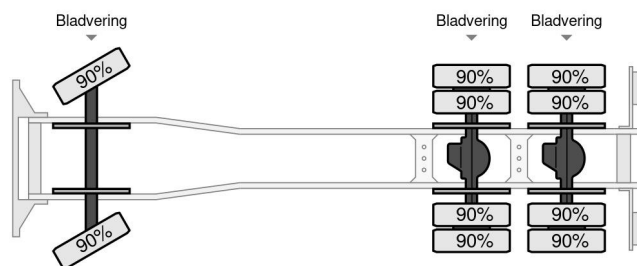

DIMENSIONS AND WEIGHTS

Loading volume	
Wheelbase	564 cm
Length	950 cm
Width	252 cm
Height	360 cm