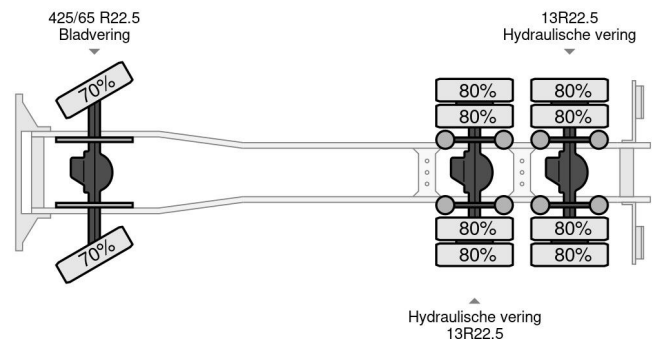

## GENERAL CHARACTERISTICS

Id	GI980192
Make	Ginaf
Type	X 3335 S - 6x6 Crane Palfinger PK17000 Remote controlled
Year	2002
Construction	Hook arm system
Emissionclass	3

## TECHNICAL FEATURES

First registration date	27-08-2002
License plate	BN-FB-95
Fuel	Diesel
Transmission	Manual
Axle configuration	6x6
Axle count	3

Ginaf X 3335 S - 6x6 Crane Palfinger PK17000 Remote contro...

## DIMENSIONS AND WEIGHTS

Loading volume	
Wheelbase	620 cm
Length	927 cm
Width	255 cm