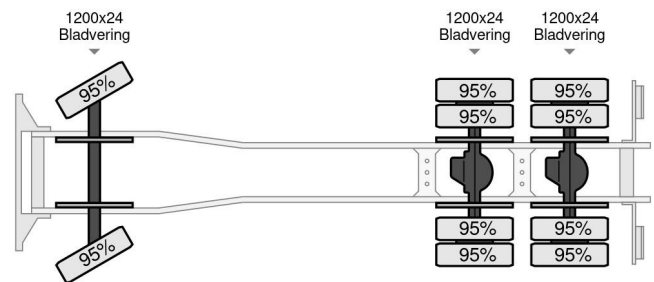

Volvo N10 - 6x4

GENERAL CHARACTERISTICS

Id	VO980087
Make	Volvo
Type	N10 - 6x4
Year	1990
Mileage	107.819 km
Construction	Tipper

TECHNICAL FEATURES

First registration date	25-10-1990
Fuel	Diesel
Transmission	Manual
Axle configuration	6x4
Axle count	3

Volvo N10 - 6x4

Referentienummer: VO980087

DIMENSIONS AND WEIGHTS

Loading volume