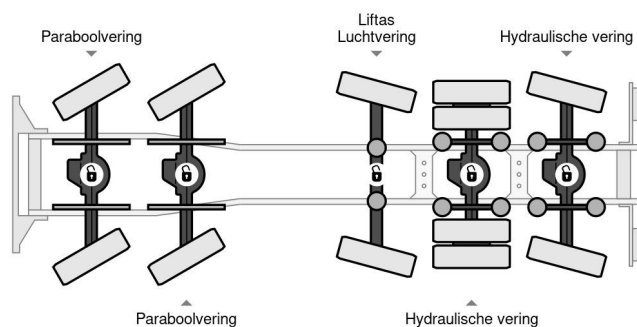

Ginaf X 5450 S - 10x8 MANUAL GEAR

GENERAL CHARACTERISTICS

Id	GI980185
Make	Ginaf
Type	X 5450 S - 10x8 MANUAL GEAR
Year	2002
Construction	Tipper
Emissionclass	3

TECHNICAL FEATURES

First registration date	25-04-2002
License plate	BL-XL-78
Fuel	Diesel
Transmission	Manual
Axle configuration	10x8
Axle count	5
Cylinder count	6
Power kw	315
Power hp	428

Ginaf X 5450 S - 10x8 MANUAL GEAR

Referentienummer: GI980185

DIMENSIONS AND WEIGHTS

Loading volume	
Weight	21.520 kg
Gross weight	50.000 kg
Wheelbase	676 cm
Load capacity	28.480 kg
Length	977 cm
Width	255 cm