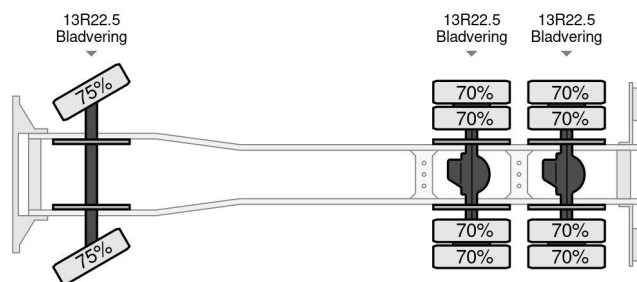

## DAF 95.360 - 6x4 - SOLD VENDU

### GENERAL CHARACTERISTICS

Id	DA980030
Make	DAF
Type	95.360 - 6x4 - SOLD VENDU
Year	1989
Construction	Tipper

### TECHNICAL FEATURES

First registration date	16-03-1989
License plate	VF-55-BF
Fuel	Diesel
Transmission	Manual
Axle configuration	6x4
Axle count	3
Cylinder count	6

DAF 95.360 - 6x4 - SOLD VENDU

Referentienummer: DA980030

### DIMENSIONS AND WEIGHTS

Loading volume	
Wheelbase	440 cm