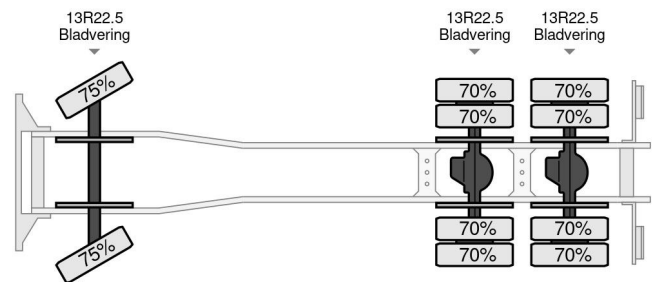

DAF 95.360 - 6x4 -

GENERAL CHARACTERISTICS

Id	DA980030
Make	DAF
Type	95.360 - 6x4 -
Year	1989
Construction	Tipper

TECHNICAL FEATURES

First registration date	16-03-1989
License plate	VF-55-BF
Fuel	Diesel
Transmission	Manual
Axle configuration	6x4
Axle count	3
Cylinder count	6

DAF 95.360 - 6x4 -

Referentienummer: DA980030

DIMENSIONS AND WEIGHTS

Loading volume	
Wheelbase	440 cm

ACCESSORIES

- Leaf spring suspension