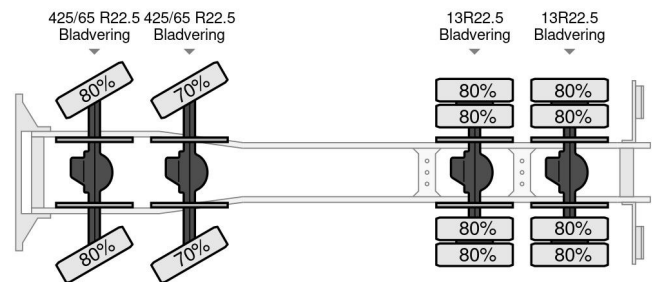

## GENERAL CHARACTERISTICS

Id	ME980642
Make	Mercedes-Benz
Type	4140 Actros - 8x8 RESERVED - RESERVED
Year	1999
Construction	Tipper

## TECHNICAL FEATURES

First registration date	20-05-1999
Fuel	Diesel
Transmission	Manual
Axle configuration	8x8
Axle count	4

Mercedes-Benz 4140 Actros - 8x8 RESERVED - RESERVED

Referentienummer: ME980642

## DIMENSIONS AND WEIGHTS

Loading volume	
Weight	15.990 kg
Gross weight	42.000 kg
Load capacity	26.010 kg