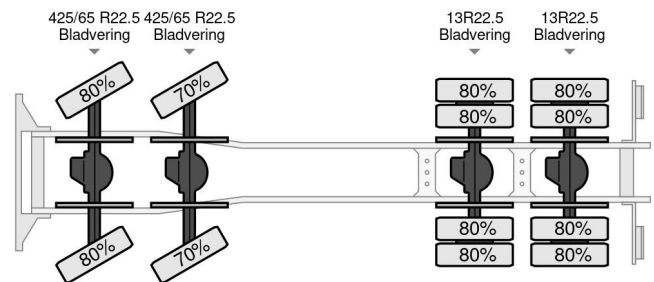

Mercedes-Benz 4140 Actros - 8x8 RESERVED - RESERVED

GENERAL CHARACTERISTICS

Id	ME980642
Make	Mercedes-Benz
Type	4140 Actros - 8x8 RESERVED - RESERVED
Year	1999
Construction	Tipper

TECHNICAL FEATURES

First registration date	20-05-1999
Fuel	Diesel
Transmission	Manual
Axle configuration	8x8
Axle count	4

Mercedes-Benz 4140 Actros - 8x8 RESERVED - RESERVED

Referentienummer: ME980642

DIMENSIONS AND WEIGHTS

Loading volume	
Weight	15.990 kg
Gross weight	42.000 kg
Load capacity	26.010 kg

ACCESSORIES

- 3 Way tipper
- Air horn
- Leaf spring suspension
- PTO
- Tarpaulin cover
- Visor