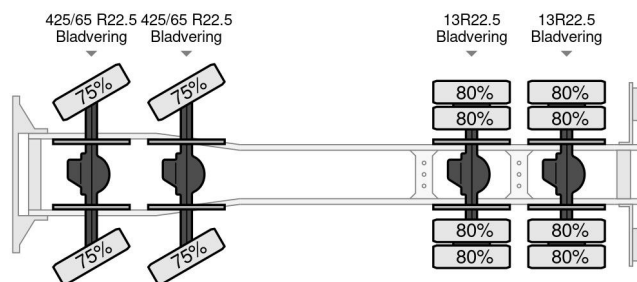

Mercedes-Benz 4146 Actros - 8x8 RESERVED RESERVED

GENERAL CHARACTERISTICS

Id	ME980633
Make	Mercedes-Benz
Type	4146 Actros - 8x8 RESERVED RESERVED
Year	2003
Construction	Tipper

TECHNICAL FEATURES

First registration date	13-03-2003
Fuel	Diesel
Transmission	Semi-automatic
Axle configuration	8x8
Axle count	4
Power kw	335
Power hp	455

Mercedes-Benz 4146 Actros - 8x8 RESERVED RESERVED

Referentienummer: ME980633

DIMENSIONS AND WEIGHTS

Loading volume	
Weight	16.455 kg
Gross weight	41.000 kg
Load capacity	24.545 kg

ACCESSORIES

- Coupling
- Hydraulic tailgate
- Leaf spring suspension
- Semi automatic with 3 pedals
- Visor