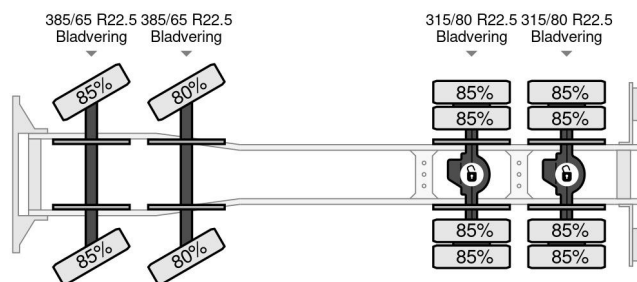

Volvo FM420 - 8x4

GENERAL CHARACTERISTICS

Id	VO980095
Make	Volvo
Type	FM420 - 8x4
Year	2011
Construction	Cable system
Emissionclass	5

TECHNICAL FEATURES

First registration date	21-04-2011
License plate	BZ-FG-18
Fuel	Diesel
Transmission	Automatic
Axle configuration	8x4
Axle count	4
Cylinder count	6
Power kw	315
Power hp	428

Volvo FM420 - 8x4

Referentienummer: VO980095

DIMENSIONS AND WEIGHTS

Loading volume	
Weight	13.350 kg
Gross weight	37.000 kg
Wheelbase	627 cm
Load capacity	23.650 kg
Length	880 cm
Width	255 cm

ACCESSORIES

- Air conditioning
- Air horn
- Anti-lock braking system
- Central locking
- Coupling
- Electrically adjustable door mirrors
- Electrically operated windows
- Fog lights
- Leaf spring suspension
- PTO
- Radio/CD player
- Reversing camera
- Rotating beacon
- Toolbox
- Visor