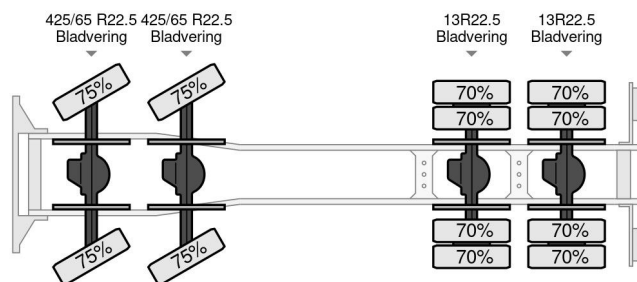

Mercedes-Benz Actros 4140 AK - 8x8

GENERAL CHARACTERISTICS

Id	ME980643
Make	Mercedes-Benz
Type	Actros 4140 AK - 8x8
Year	2002
Construction	Tipper

TECHNICAL FEATURES

First registration date	29-10-2002
Transmission	Manual
Axle configuration	8x8
Axle count	4

Mercedes-Benz Actros 4140 AK - 8x8

Referentienummer: ME980643

DIMENSIONS AND WEIGHTS

Loading volume	
Weight	16.065 kg
Length	870 cm
Width	250 cm
Height	320 cm

ACCESSORIES

- 3 Way tipper
- Air horn
- Coupling
- Electrically adjustable door mirrors
- Electrically operated windows
- Leaf spring suspension
- PTO
- Radio/CD player
- Visor