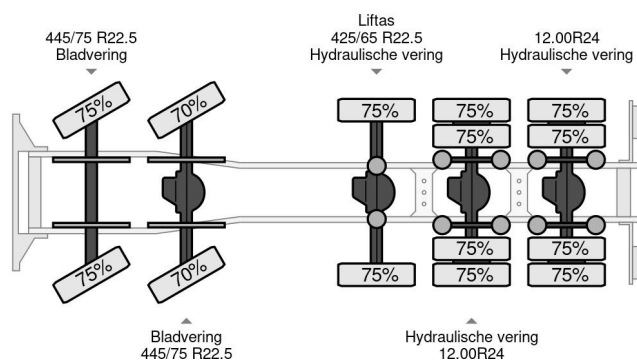

## GENERAL CHARACTERISTICS

Id	GI980186
Make	Ginaf
Type	X 5450 S - 10x8 MANUAL GEAR
Year	2002
Construction	Tipper
Emissionclass	3

## TECHNICAL FEATURES

First registration date	05-02-2002
License plate	BL-SN-83
Fuel	Diesel
Axle configuration	10x8
Axle count	5
Cylinder count	6
Power kw	315
Power hp	428

Ginaf X 5450 S - 10x8 MANUAL GEAR

## DIMENSIONS AND WEIGHTS

Loading volume	
Weight	21.270 kg
Gross weight	50.000 kg
Wheelbase	676 cm
Load capacity	28.730 kg
Length	975 cm
Width	255 cm