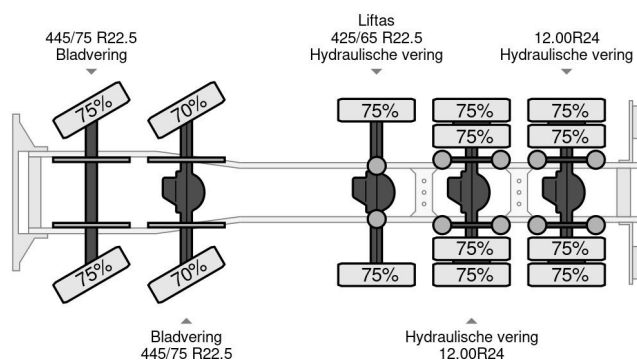

Ginaf X 5450 S - 10x8 MANUAL GEAR

GENERAL CHARACTERISTICS

Id	GI980186
Make	Ginaf
Type	X 5450 S - 10x8 MANUAL GEAR
Year	2002
Construction	Tipper
Emissionclass	3

TECHNICAL FEATURES

First registration date	05-02-2002
License plate	BL-SN-83
Fuel	Diesel
Axle configuration	10x8
Axle count	5
Cylinder count	6
Power kw	315
Power hp	428

Ginaf X 5450 S - 10x8 MANUAL GEAR

Referentienummer: GI980186

DIMENSIONS AND WEIGHTS

Loading volume	
Weight	21.270 kg
Gross weight	50.000 kg
Wheelbase	676 cm
Load capacity	28.730 kg
Length	975 cm
Width	255 cm