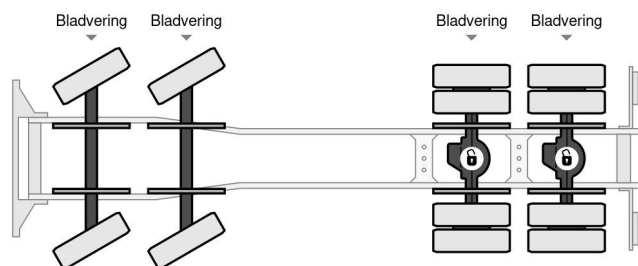

Mercedes-Benz 3336 K - 8x4

GENERAL CHARACTERISTICS

Id	ME980143
Make	Mercedes-Benz
Type	3336 K - 8x4
Year	1987
Construction	Cable system

TECHNICAL FEATURES

First registration date	09-01-1987
License plate	BT-98-ZK
Fuel	Diesel
Transmission	Manual
Axle configuration	8x4
Axle count	4
Cylinder count	10
Power kw	261
Power hp	355

Mercedes-Benz 3336 K - 8x4

Referentienummer: ME980143

DIMENSIONS AND WEIGHTS

Loading volume	
Weight	12.120 kg
Gross weight	33.000 kg
Wheelbase	545 cm
Load capacity	20.880 kg
Length	770 cm
Width	250 cm
Height	300 cm