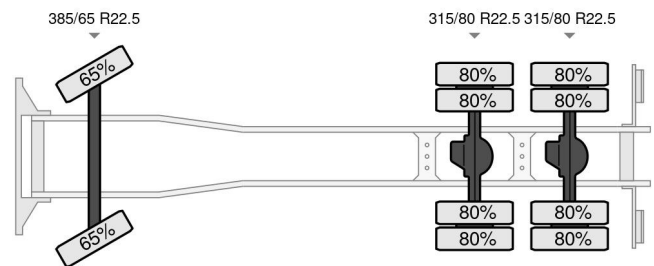

DAF CF85.410 6x4 Fuel tanker

GENERAL CHARACTERISTICS

Id	DA980125
Make	DAF
Type	CF85.410 6x4 Fuel tanker
Year	2012
Construction	Tanker
Emissionclass	5

TECHNICAL FEATURES

First registration date	10-08-2012
Fuel	Diesel
Transmission	Automatic
Axle configuration	6x4
Axle count	3
Power kw	300
Power hp	408

DAF CF85.410 6x4 Fuel tanker

Referentienummer: DA980125

DIMENSIONS AND WEIGHTS

Loading volume	
Weight	12.050 kg
Gross weight	26.000 kg
Wheelbase	455 cm
Load capacity	13.950 kg
Length	830 cm
Width	250 cm

ACCESSORIES