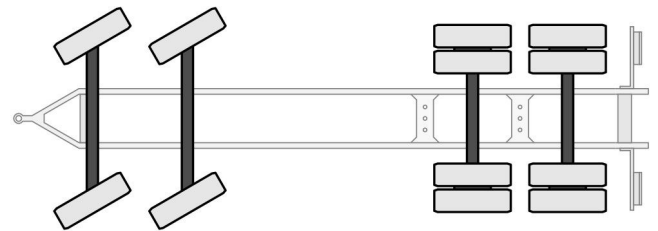

Goldhofer TU 4-30/80 (2+2)

GENERAL CHARACTERISTICS

Id	AW980074
Make	Goldhofer
Type	TU 4-30/80 (2+2)
Year	1991
Construction	Low loader

TECHNICAL FEATURES

First registration date	21-06-1991
License plate	WG-42-TJ
Axle count	4

Goldhofer TU 4-30/80 (2+2)

Referentienummer: AW980074

DIMENSIONS AND WEIGHTS

Loading volume	
Weight	9.680 kg
Gross weight	36.000 kg
Wheelbase	784 cm
Load capacity	26.320 kg
Width	275 cm