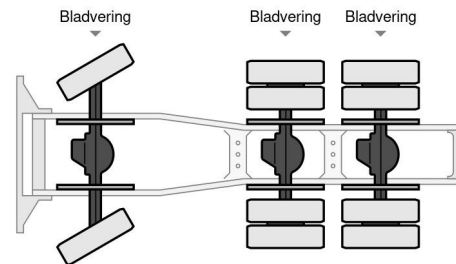

MAN 6x6 Hydraulique SOLD SOLD

GENERAL CHARACTERISTICS

Id	MA980208
Make	MAN
Model	33.422
Type	6x6 Hydraulique SOLD SOLD
Year	1995
Construction	Standard tractor

TECHNICAL FEATURES

First registration date	01-03-1995
Fuel	Diesel
Transmission	Manual
Axle configuration	6x6
Axle count	3

MAN 33.422 6x6 Hydraulique SOLD SOLD

Referentienummer: MA980208

DIMENSIONS AND WEIGHTS

Loading volume	
Weight	9.600 kg
Gross weight	33.500 kg
Load capacity	23.900 kg
Length	712 cm

ACCESSORIES

- Leaf spring suspension
- PTO
- Reversing camera
- Visor