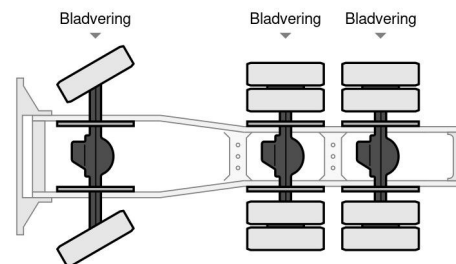

MAN 6x6 Hydraulique SOLD SOLD

GENERAL CHARACTERISTICS

Id	MA980208
Make	MAN
Model	33.422
Type	6x6 Hydraulique SOLD SOLD
Year	1995
Construction	Standard tractor

TECHNICAL FEATURES

First registration date	01-03-1995
Fuel	Diesel
Transmission	Manual
Axle configuration	6x6
Axle count	3

MAN 33.422 6x6 Hydraulique SOLD SOLD

Referentienummer: MA980208

DIMENSIONS AND WEIGHTS

Loading volume	
Weight	9.600 kg
Gross weight	33.500 kg
Load capacity	23.900 kg
Length	712 cm

ACCESSORIES

- Leaf spring suspension
- PTO
- Reversing camera
- Visor