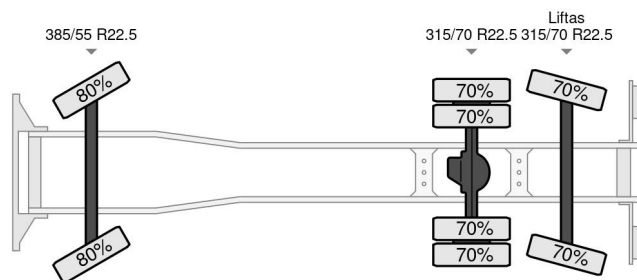

## TECHNICAL FEATURES

First registration date	04-04-2006
License plate	BS-SN-23
Fuel	Diesel
Transmission	Automatic
Axle configuration	6x2
Axle count	3
Cylinder count	6
Power kw	324
Power hp	441

Volvo FM 440

## DIMENSIONS AND WEIGHTS

Loading volume	
Weight	11.710 kg
Gross weight	27.000 kg
Wheelbase	628 cm
Load capacity	15.290 kg
Length	1.014 cm
Width	255 cm