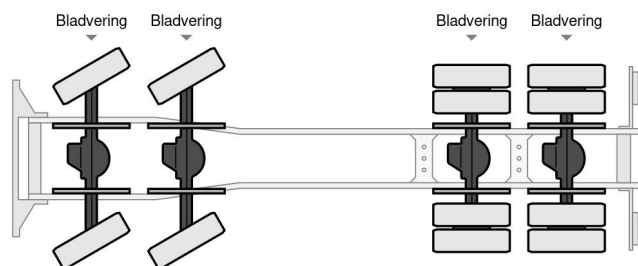

Mercedes-Benz 4144 AK - 8x8 SOLD - VENDU

GENERAL CHARACTERISTICS

Id	ME980635
Make	Mercedes-Benz
Type	4144 AK - 8x8 SOLD - VENDU
Year	2007
Construction	Tipper
Emissionclass	5

TECHNICAL FEATURES

First registration date	02-01-2007
License plate	BS-PX-70
Fuel	Diesel
Transmission	Semi-automatic
Axle configuration	8x8
Axle count	4
Cylinder count	6

Mercedes-Benz 4144 AK - 8x8 SOLD - VENDU

Referentienummer: ME980635

DIMENSIONS AND WEIGHTS

Loading volume	
Weight	17.470 kg
Gross weight	37.000 kg
Wheelbase	615 cm
Load capacity	19.530 kg
Length	880 cm
Width	253 cm

ACCESSORIES

- Air conditioning • Air horn • Anti-lock braking system
- Cabin overpressure • Central locking • Cruise control
- Electrically adjustable door mirrors • Electrically operated windows • Hydraulic covers • Leaf spring suspension • PTO • Radio/CD player • Reversing camera • Rotating beacon • Visor