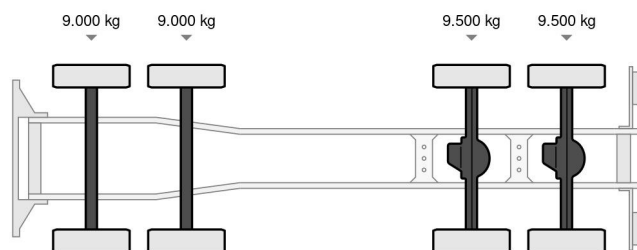

## GENERAL CHARACTERISTICS

Id	DA980129
Make	DAF
Model	CF 85
Type	85.410
Year	2008
Construction	Hook arm system
Emissionclass	5

## TECHNICAL FEATURES

First registration date	27-03-2008
License plate	BT-XL-05
Fuel	Diesel
Axle configuration	8x4
Axle count	4
Cylinder count	6
Power kw	300
Power hp	408

DAF CF 85 85.410

8x4

Referentienummer: DA980129

## DIMENSIONS AND WEIGHTS

Loading volume	
Weight	14.220 kg
Gross weight	44.000 kg
Wheelbase	600 cm
Load capacity	29.780 kg
Length	845 cm
Width	253 cm