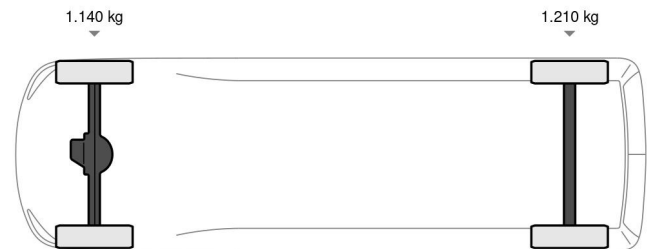

Volkswagen

GENERAL CHARACTERISTICS

Id	DI980184
Make	Volkswagen
Model	Caddy
Year	2022
Construction	Delivery van
Emissionclass	6

TECHNICAL FEATURES

First registration date	11-07-2022
License plate	VRJ-72-L
Fuel	Diesel
Axle configuration	4x2
Axle count	2
Cylinder count	4
Power kw	55
Power hp	75

Volkswagen Caddy

4x2

Referentienummer: DI980184

DIMENSIONS AND WEIGHTS

Loading volume	
Weight	1.410 kg
Gross weight	2.220 kg
Wheelbase	276 cm
Load capacity	810 kg
Length	450 cm
Width	186 cm
Height	184 cm